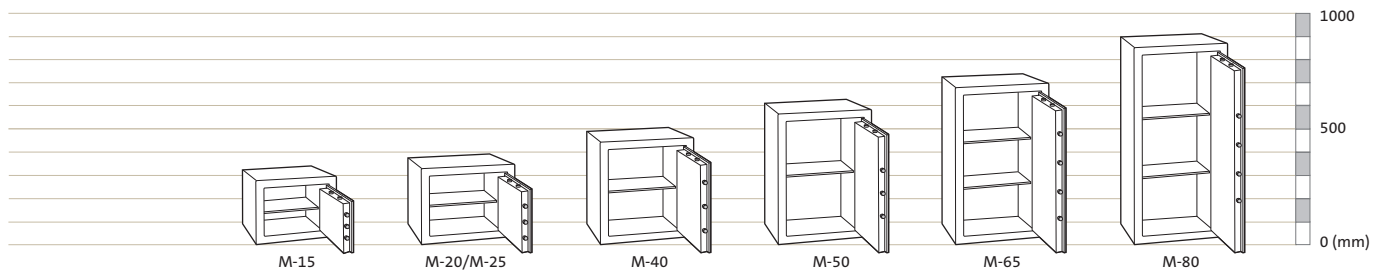

**LIGHT WEIGHT,
CERTIFIED & VALUE FOR
MONEY PROTECTION**
FOR CASH AND
VALUABLES SUITABLE
FOR ALL AREAS OF THE
HOME AND OFFICE

CONSUL

BURGLARY-RESISTANT PROTECTION

KEY FEATURES

- Market leading light weight allows for easier installation.
- Burglary protection in accordance with EN 1143-1, as certified by ECB•S for Grade 0 and I.
- Composite door made from 10mm steel with an overall thickness of 35mm.
- The body is 45 mm overall, comprising the inner and outer steel walls, the space between which is filled with a multi-material burglary resistant barrier.
- 25mm diameter steel bolts secure the door, three operating horizontally and two each vertically upwards and downwards.
- Recessed door & concealed internal hinges which give a smooth finish & prevent areas of attack.
- Model 25 & above has the ability to store A4 Binders.
- The safe is prepared & anchoring kit is supplied to allow the Consul range to be securely base- or rear-fixed to resist unauthorised removal once installed.

CONSUL

PRODUCT SPECIFICATIONS

GRADE 0

Model	External Height (mm)	External Width (mm)	External Depth* (mm)	Internal Height (mm)	Internal Width (mm)	Internal Depth (mm)	Capacity (litres)	Net Weight (kg)	No. of Shelves
M-15	280	370	350	190	280	250	13	40	1
M-25	330	450	400	240	360	300	26	54	1
M-40	450	450	400	360	360	300	39	67	1
M-50	570	450	400	480	360	300	52	81	1
M-65	690	450	400	600	360	300	65	94	2

* Dimensions exclude handle projection.

GRADE I

Model	External Height (mm)	External Width (mm)	External Depth* (mm)	Internal Height (mm)	Internal Width (mm)	Internal Depth (mm)	Capacity (litres)	Net Weight (kg)	No. of Shelves
M-20	330	450	330	240	360	230	20	50	1
M-25	330	450	400	240	360	300	26	59	1
M-40	450	450	400	360	360	300	39	72	1
M-50	570	450	400	480	360	300	52	86	1
M-65	690	450	400	600	360	300	65	100	2
M-80	850	450	400	760	360	300	82	117	2