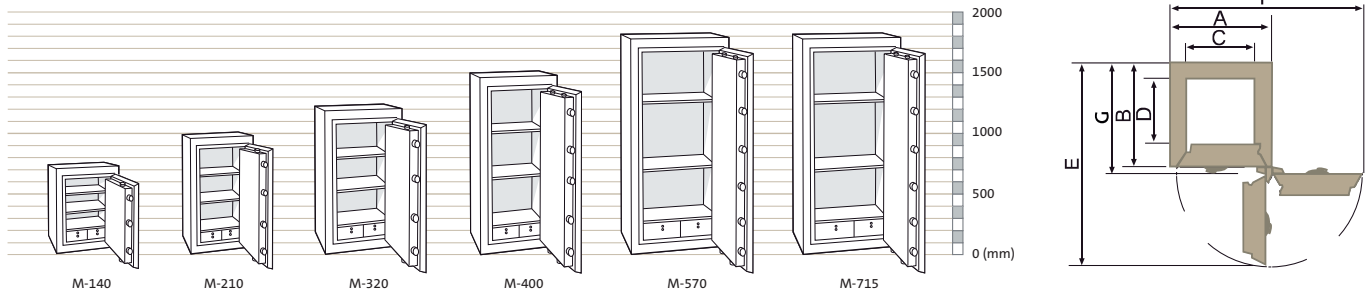

### KEY FEATURES

- Professional high security safe designed to protect cash and valuables up to the highest certified resistance level
- The Europa is certified by ECB•S in accordance with the stringent European standard, EN 1143-1, Grade V
- Six models available: 140–715 litres
- Fitted with 2 x EN 1300 certified Mauer key locks as standard
- A choice of locking options are available at additional costs
- Each safe can be equipped with high quality fittings to maximize storage requirements
- Europa Grade V is available with a front or rear facing drawer deposit
- Base fixing is standard on all sizes
- Light grey finish (RAL 9002)

## PRODUCT SPECIFICATIONS

Model	External Height	External Width (A)	External Depth (B)	Depth incl. Handle & Hinge (G)	Internal Height	Internal Width (C)	Internal Depth (D)	Depth with Door at 90° Open (E)	Width with Door Fully Open (F)	Capacity (litres)	Net Weight (kg)	No. of Shelves	Set of Drawers
M-140	718	668	663	720	588	538	444	1277	1232	140	580	2	1
M-210	1018	668	663	720	888	538	444	1277	1232	212	770	2	1
M-320	1208	668	773	830	1078	538	554	1387	1232	322	980	2	1
M-400	1468	668	773	830	1338	538	554	1387	1232	400	1150	2	1
M-570	1796	903	663	720	1666	773	444	1512	1691	572	1520	2	1
M-715	1796	903	773	830	1666	773	554	1622	1691	715	1680	2	1